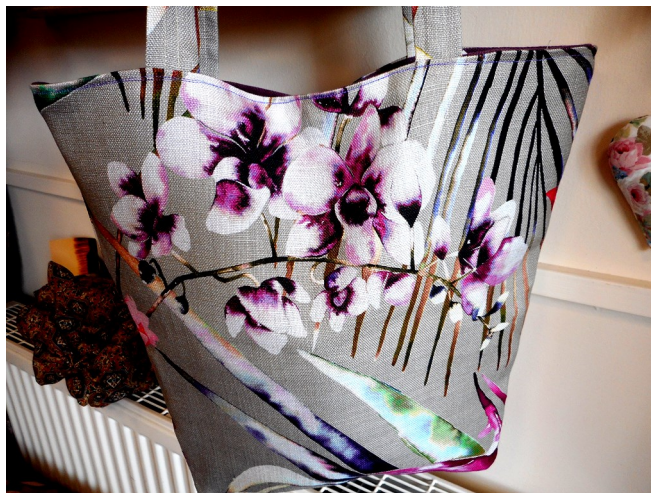

Crefftau Cariad

We produce a range of bespoke handmade craft items including:

- Cushions
- Bunting
- Throws
- Draught excluders
- Pet beds
- Door stops
- Ornamental gifts
- Handbags

We use recycled materials wherever possible to keep our prices reasonable.