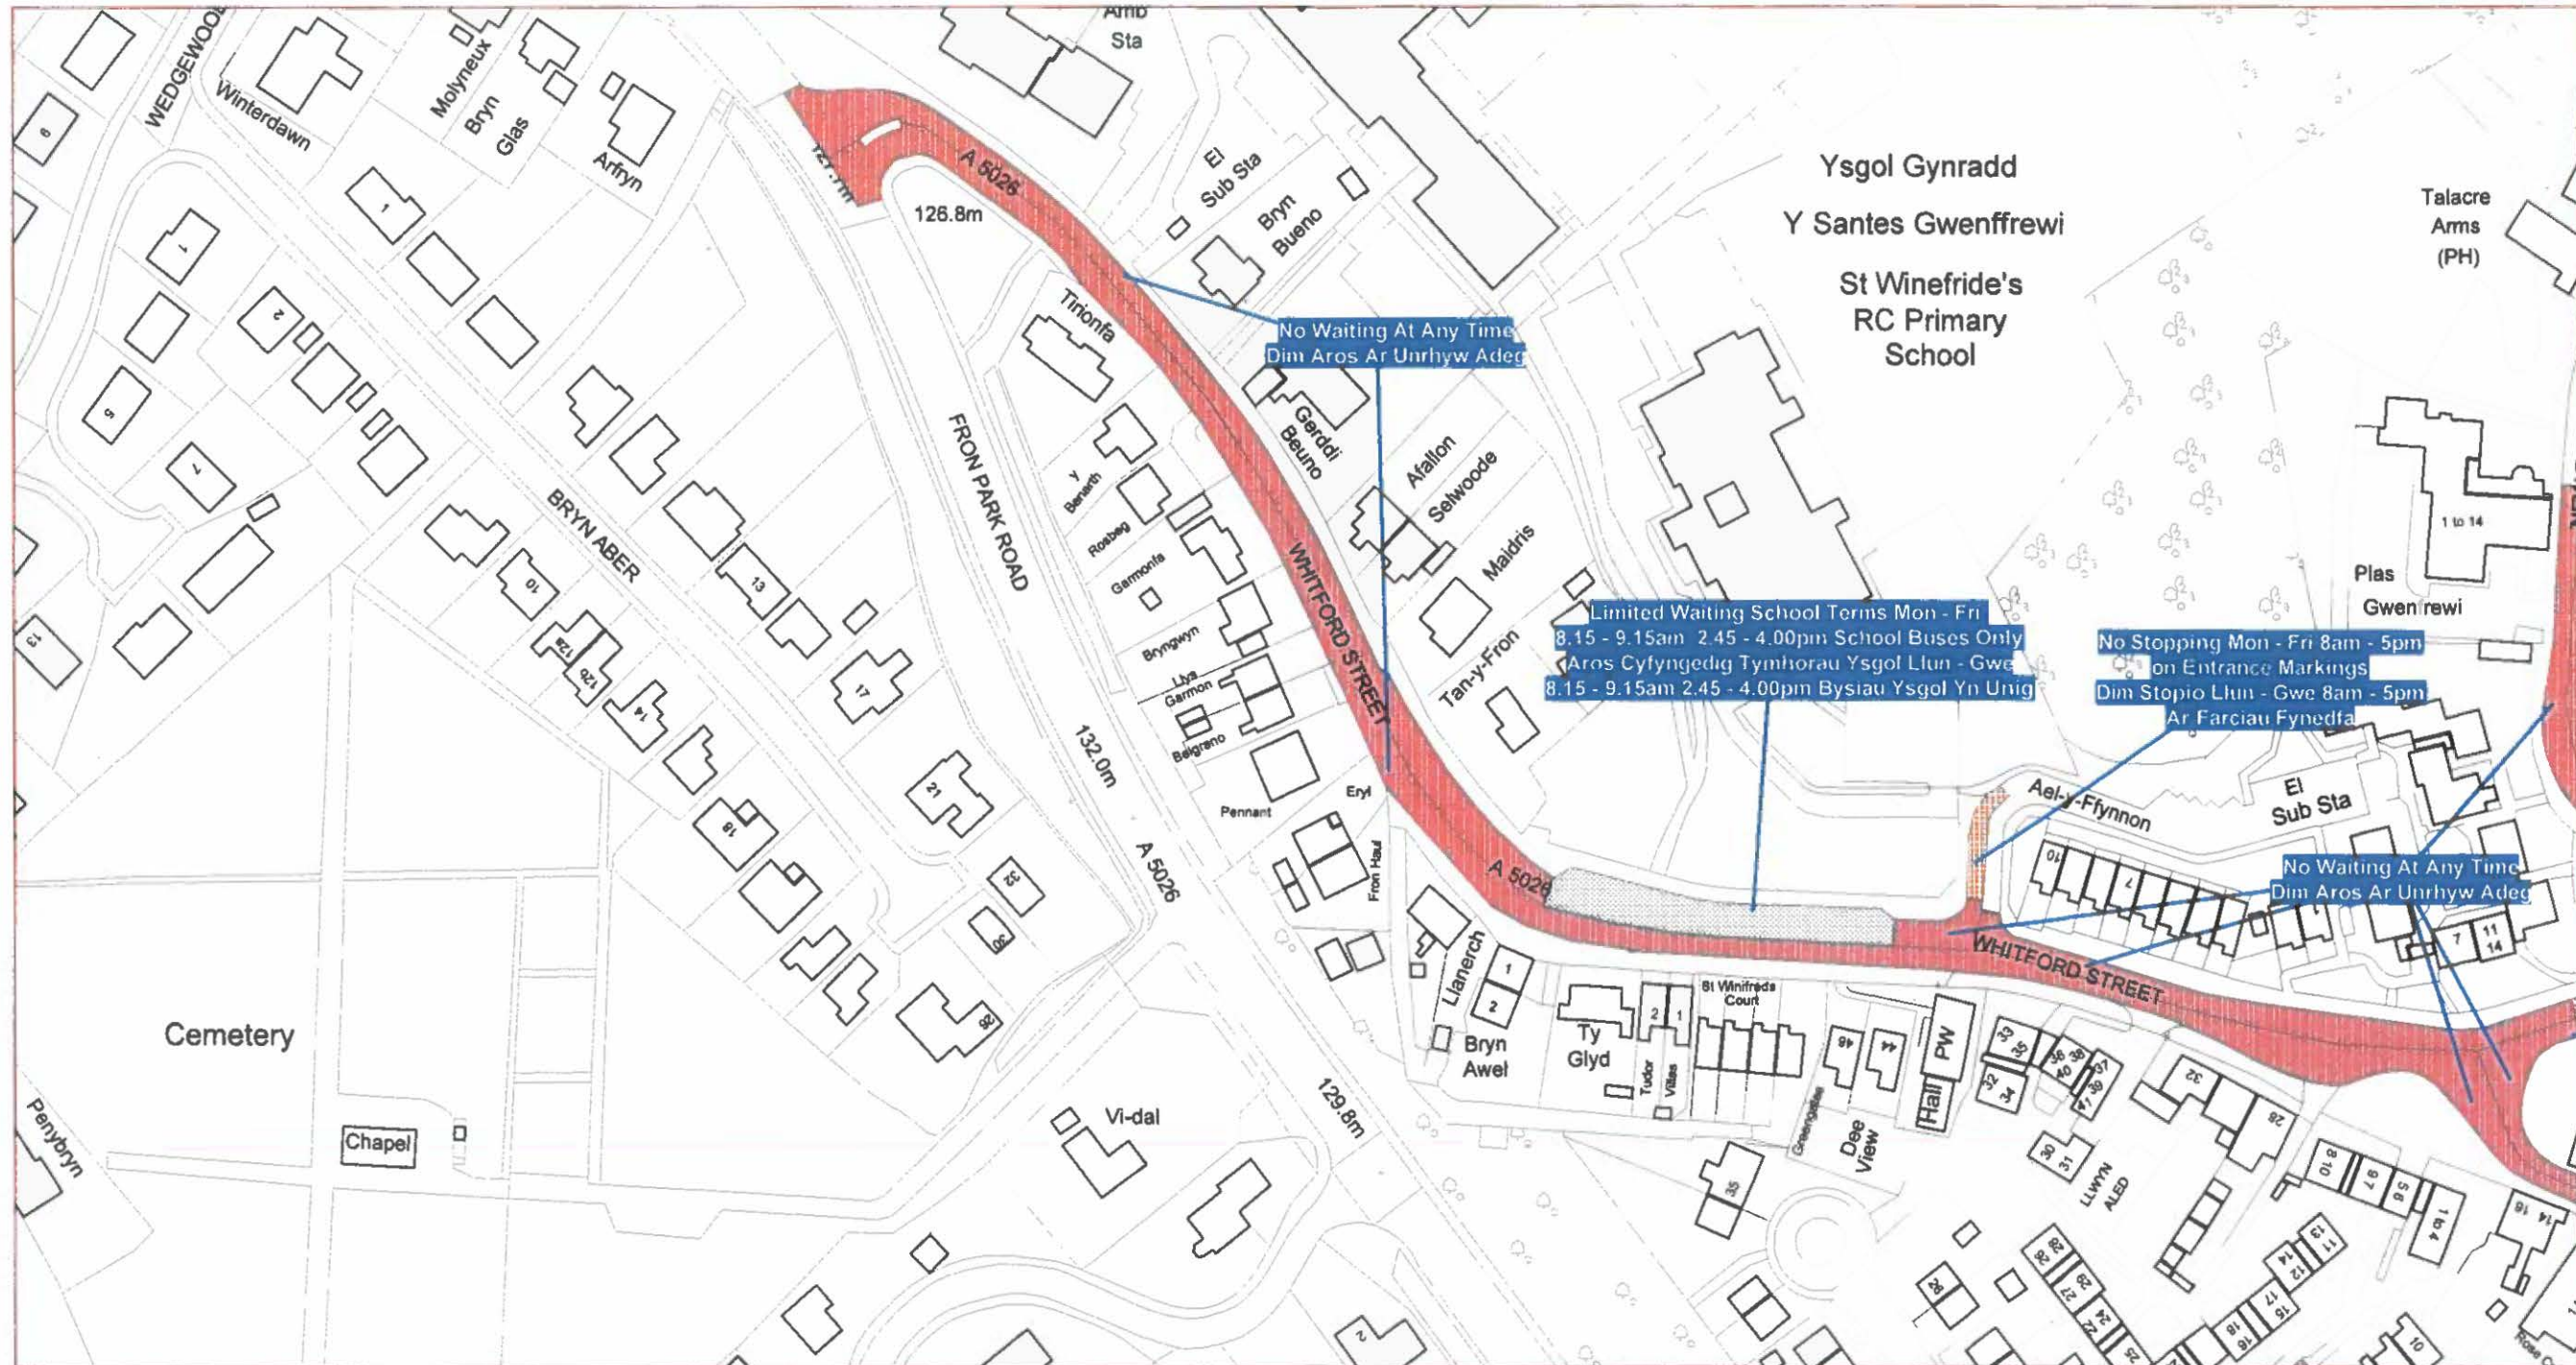

COD ARDAL:Y46
AREA CODE:Y46

Sheet Revision No: 1
Rhif Adolgiad Y Ddalen: 1
Sheet active from: 1 October 2013
Dalen yn weithredol o: 1 Hydref 2013

Scale: 1:1250
Graddfa: 1:1250

This map is reproduced from Ordnance Survey material with the permission of Ordnance Survey on behalf of the Controller of Her Majesty's Stationary Office © Crown Copyright. Unauthorised reproduction infringes Crown Copyright and may lead to prosecution or civil proceedings. Licence No. 100023386

Atgynhychir y map hwn o ddeunydd yr Ordnance Survey gyda chanlatad yr Ordnance Survey ar ran Rheolwr Llyfrfa Ei Mawrhydi © Hawffraint y Goron. Mae atgynhychu heb ganlatad yn torri hawffraint y Goron a gall hyn arwain at erlyniad neu achos sifil. Rhif trwydded 100023386