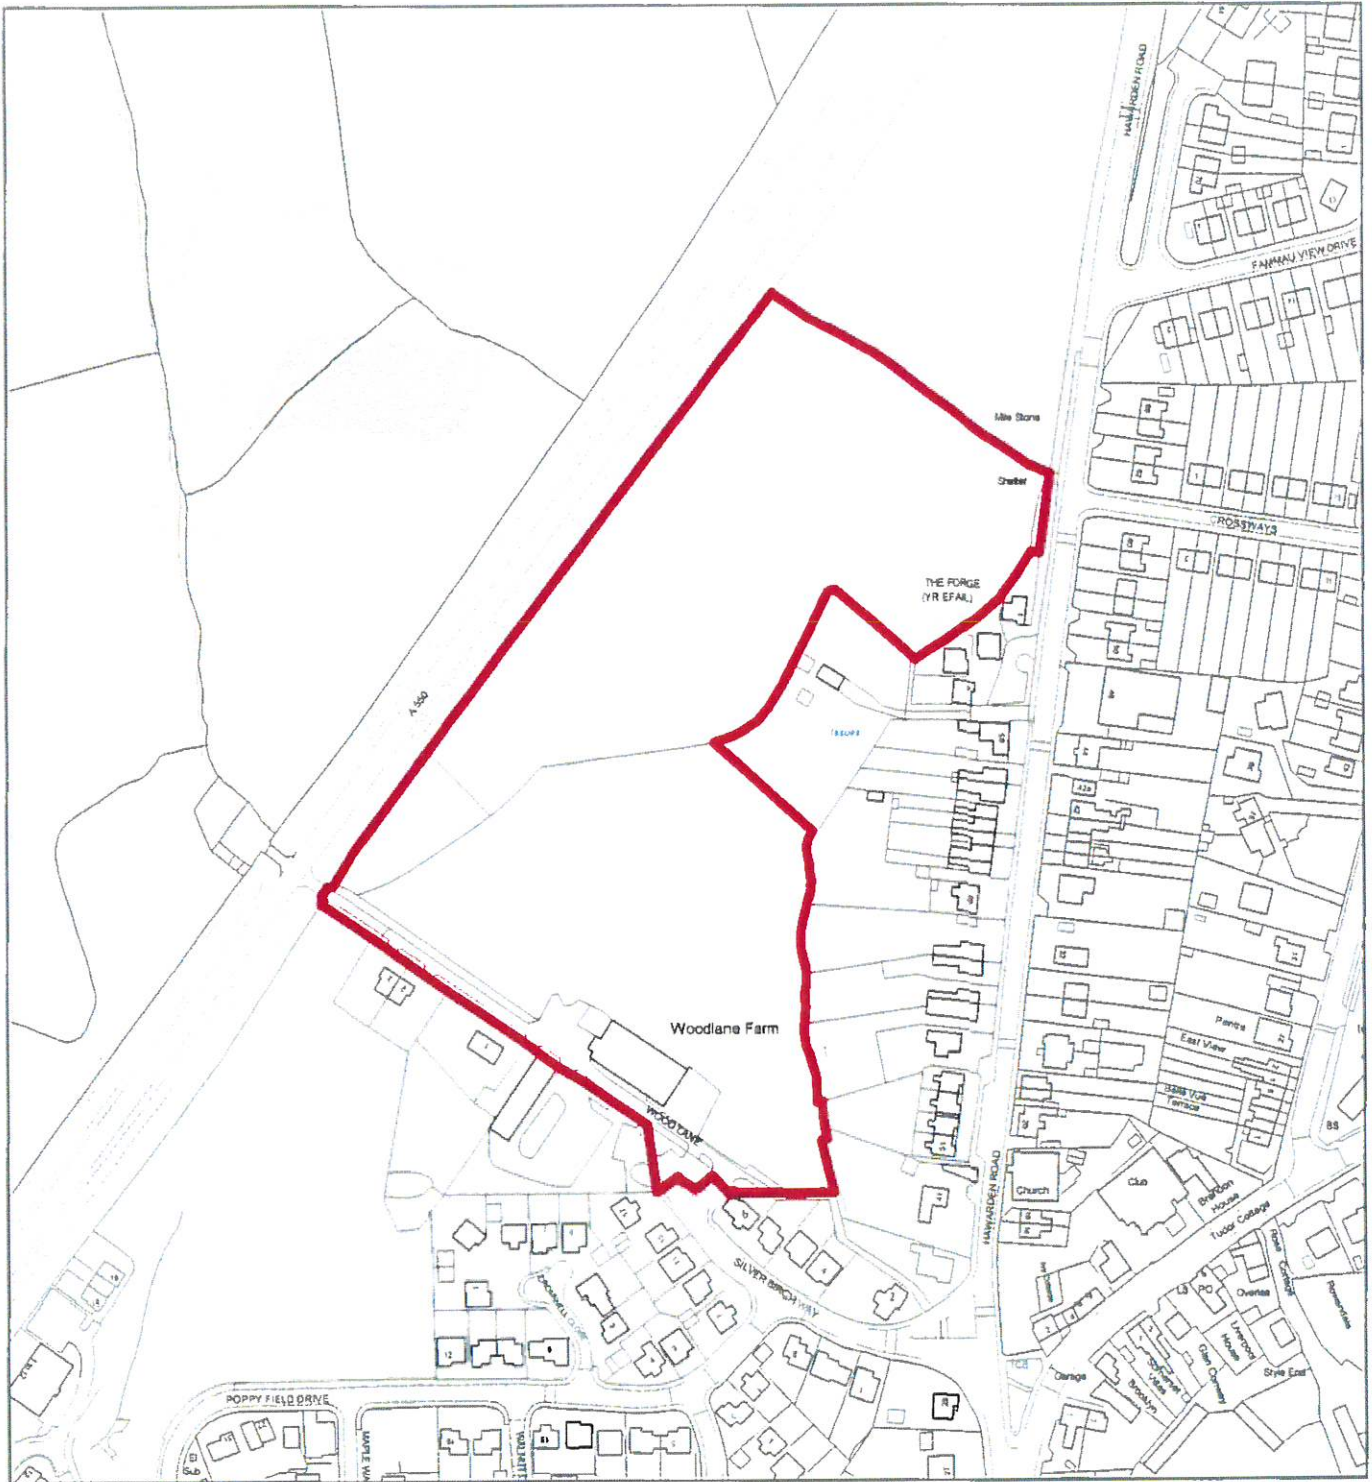

# Appendix 1

## Flintshire Local Development Plan: Candidate Site

**Site Reference** : PEN037  
**Name / Location of Site** : Land north of Wood Lane Farm, Penyffordd  
**Settlement** : Penyffordd / Penymynydd  
**Current Use of Site** : Agricultural  
**Proposed Use of Site** : Housing  
**Development or Protection** : Development  
**Area (Hectares)** : 3.48232  
**OS Reference** : E330117 N361993