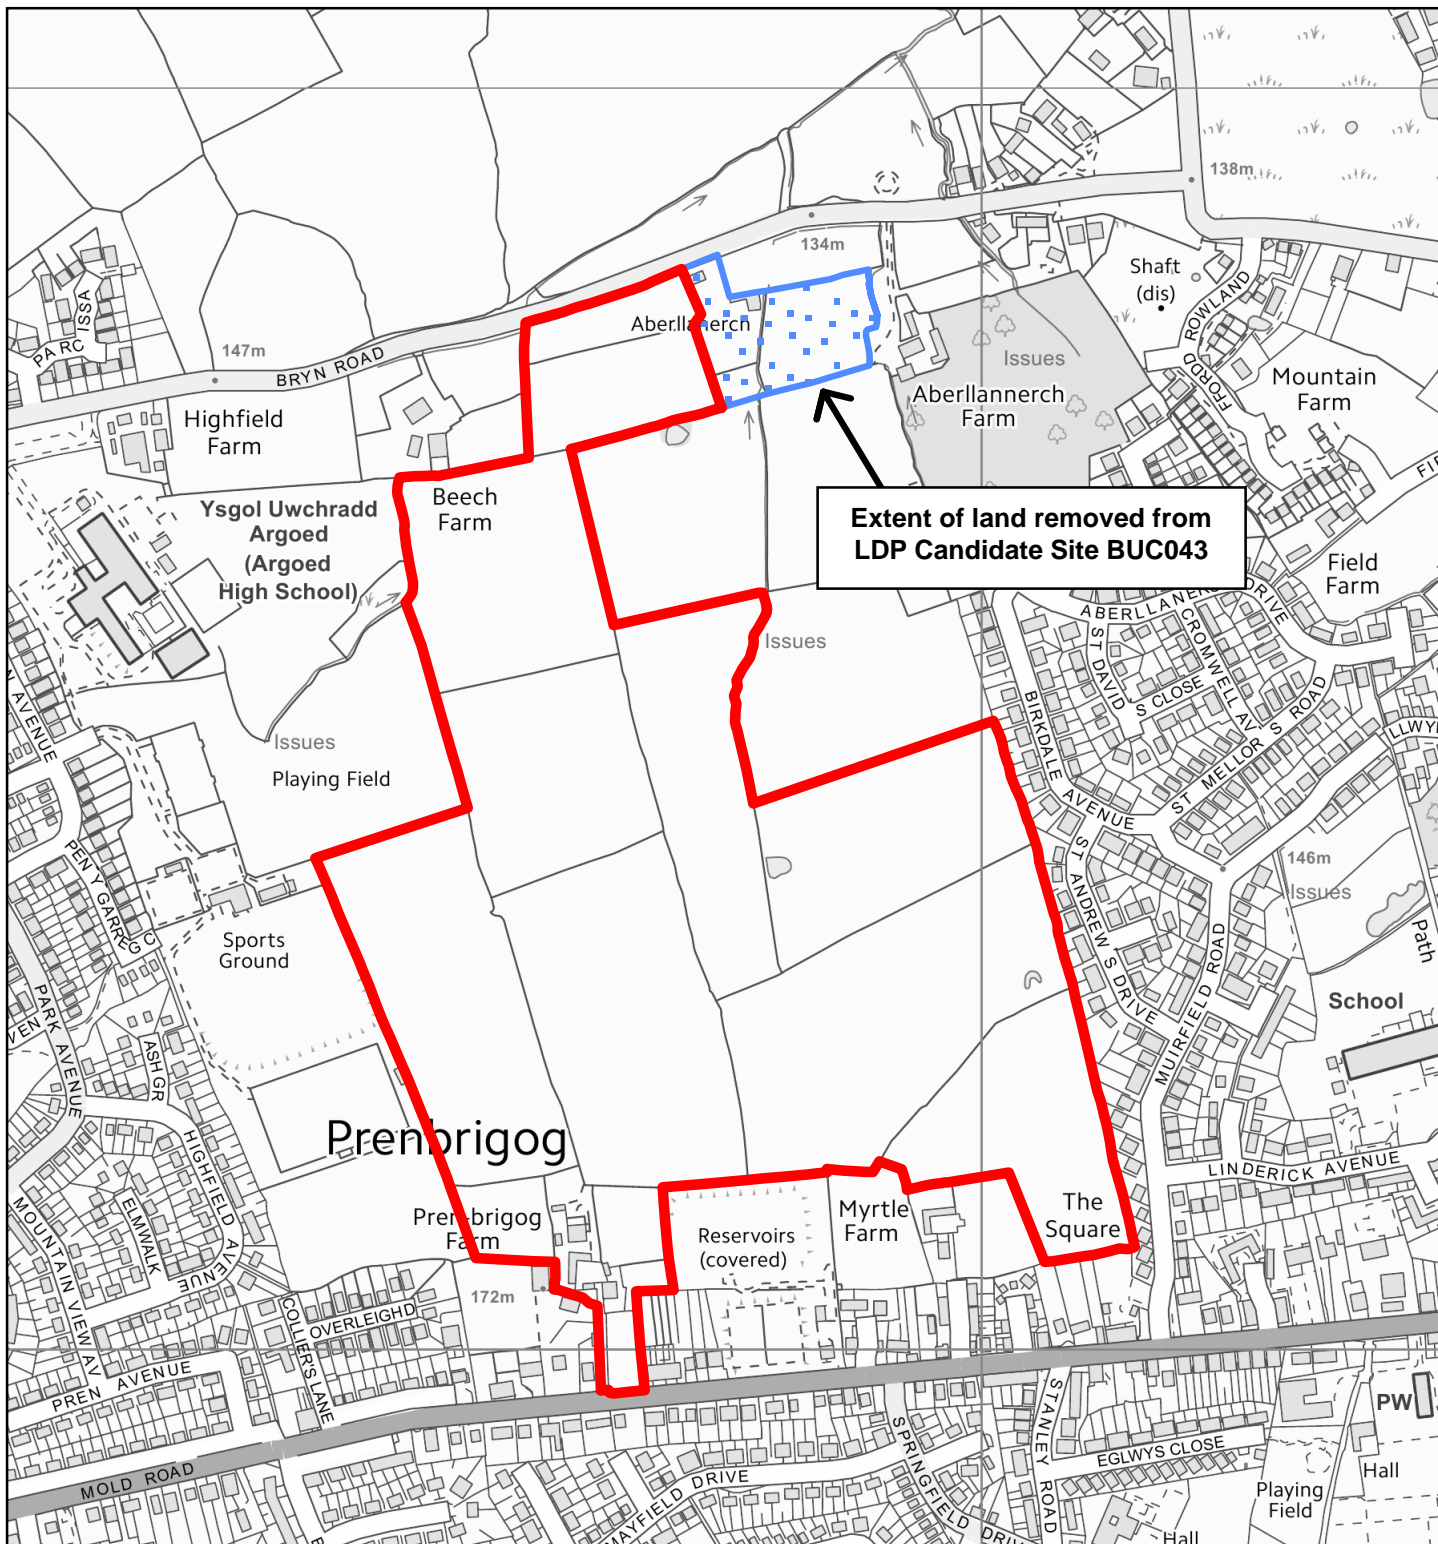

FLINTSHIRE LOCAL DEVELOPMENT PLAN – CANDIDATE SITES REGISTER ADDENDUM

Candidate site BUC043 has been reduced following a request made by the landowner to remove part of the site in May 2017.

Extent of land removed from LDP Candidate Site BUC043

Flintshire Local Development Plan: Candidate Site

Site Reference	BUC043
Name / Location of Site	Pren & Aberllanerch Farms, Buckley
Settlement	Buckley
Current Use of Site	Agricultural
Proposed Use of Site	Housing
Development or Protection	Development
Area (Hectares)	25.9767
OS Reference	E326796 N364416