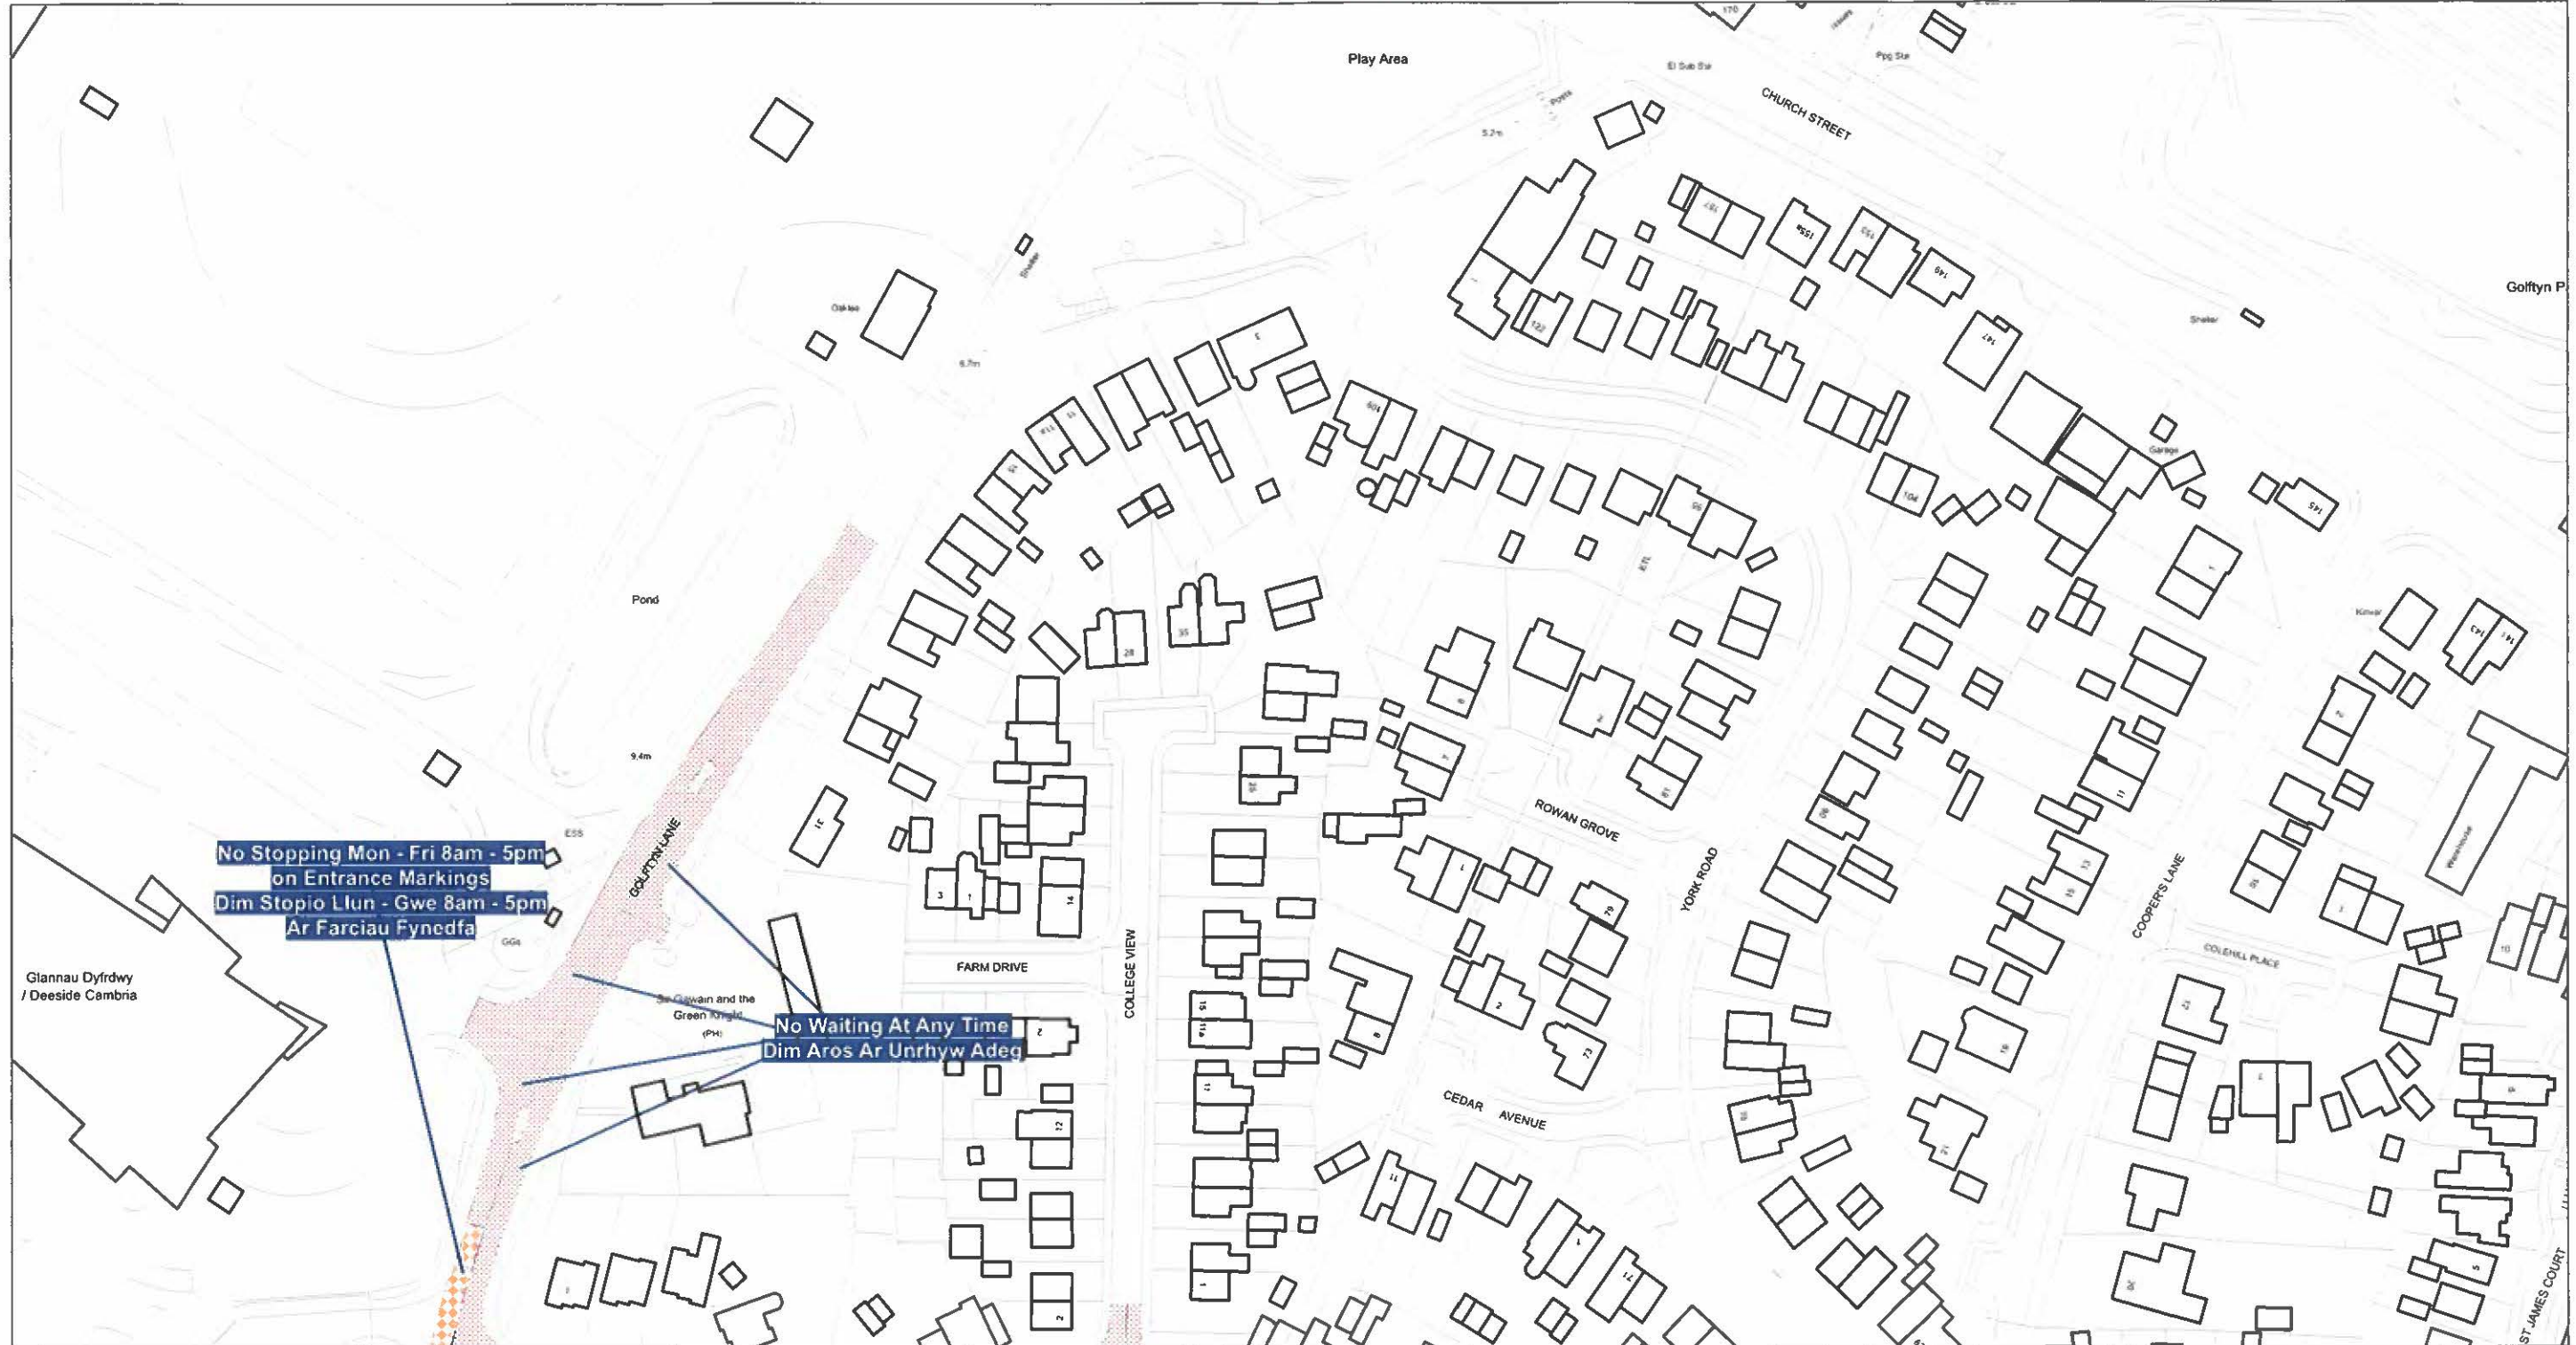

AREA CODE:AT69
COD ARDAL:AT69

Scale: 1:1250
Graddfa: 1:1250

This map is reproduced from Ordnance Survey material with the permission of Ordnance Survey on behalf of the Controller of Her Majesty's Stationary Office ©Crown Copyright. Unauthorised reproduction infringes Crown Copyright and may lead to prosecution or civil proceedings. Licence No. 100023386

Atgynhychir y map hwn o ddeunydd yr Ordnance Survey gyda chaniatad yr Ordnance Survey ar ran Rheolwr Llyfrfa Ei Mawrhydi ©Hawlfraint y Goron. Mae atgynhychu heb ganiatad yn torri hawlfraint y Goron a gall hyn arwain at erlyniad neu achos sifil. Rhif trwydded 100023386