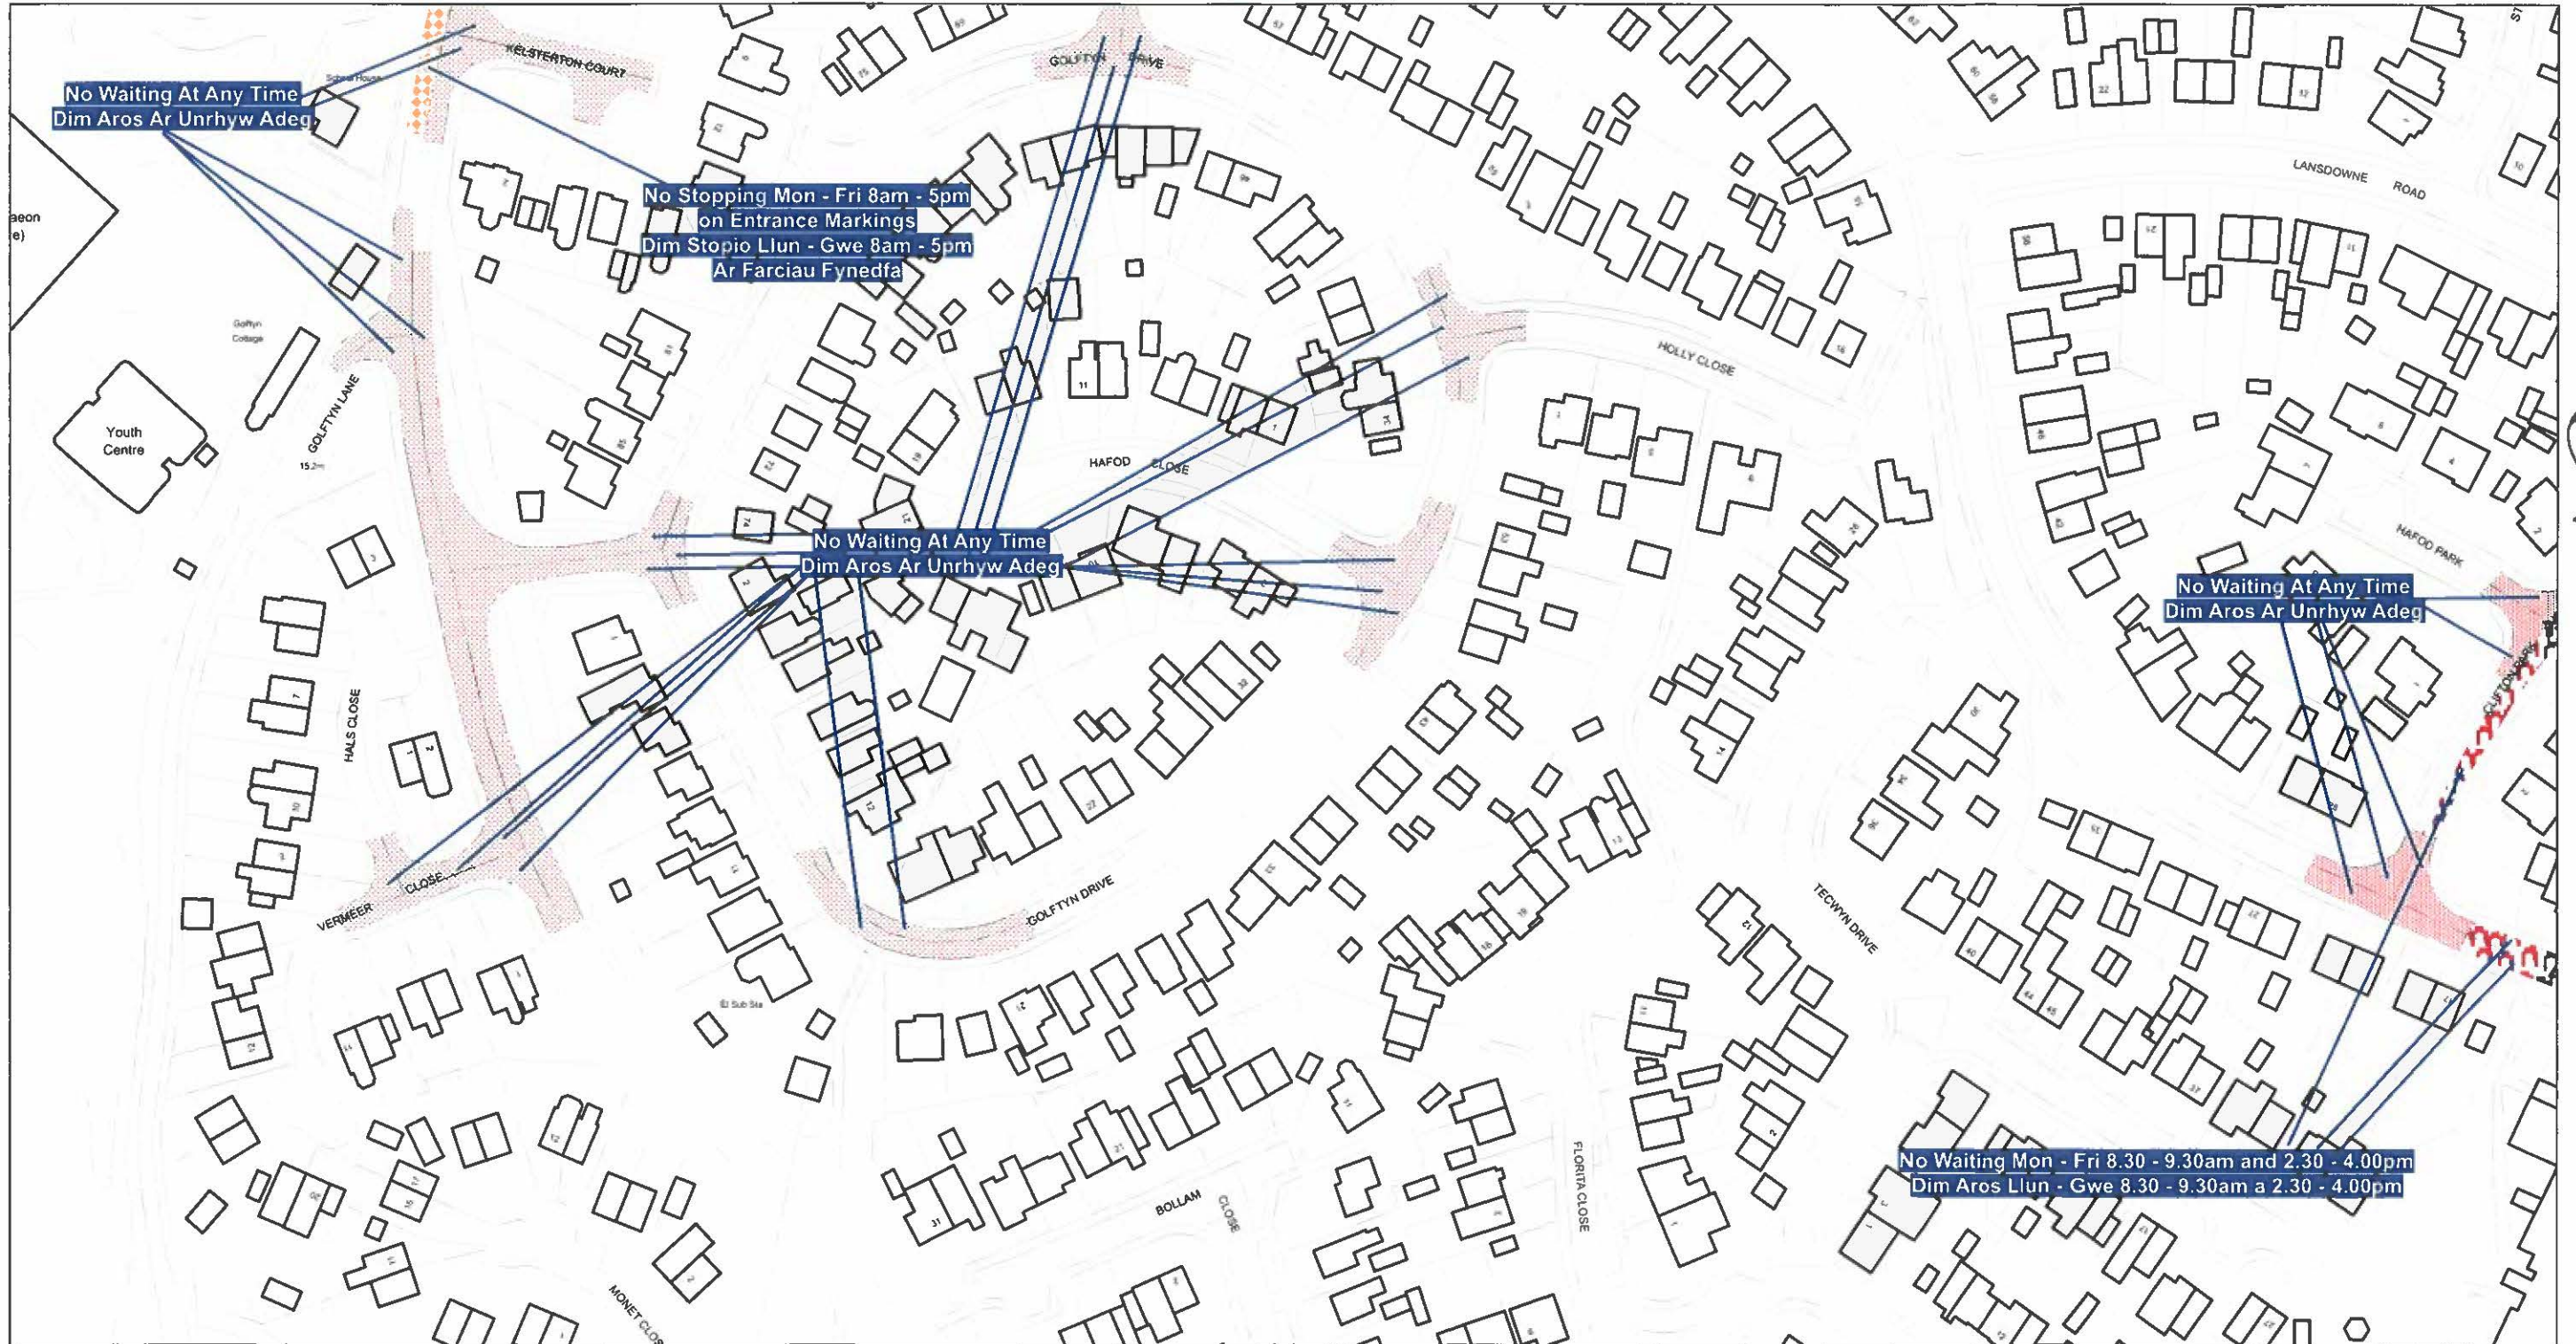

AREA CODE:AT70
COD ARDAL:AT70

Scale: 1:1250
Graddfa: 1:1250

This map is reproduced from Ordnance Survey material with the permission of Ordnance Survey on behalf of the Controller of Her Majesty's Stationary Office ©Crown Copyright. Unauthorised reproduction infringes Crown Copyright and may lead to prosecution or civil proceedings. Licence No. 100023386

Atgynhychir y map hwn o ddeunydd yr Ordnance Survey gyda chaniatod yr Ordnance Survey ar ran Rheolwr Llyfrfa Ei Mawrhydi ©Hawlfraint y Goron. Mae atgynhychu heb ganiatod yn torri hawlfraint y Goron a gall hyn arwain at erlyniad neu achos sifil. Rhif trwydded 100023386

The Flintshire County Council
(Prohibition and Restriction of Waiting and Loading and Parking Places)
(Civil Enforcement and Consolidation) (Amendment No 66) Order 2025

Gorchymyn Cyngor Sir Y Fflint
(Gwahardd a Chyfyngu Aros a Llwytho a Mannau Parcio)
(Gorfodi Sifil a Chydgyfnerthu) (Gwelliant 66) 2025

Flintshire County Council
Environment Directorate
County Hall
Mold
CH7 6NF

Cyngor Sir Y Fflint
Cyfarwyddiaeth yr Amgylchedd
Neuadd Y Sir
Yr Wyddgrug
CH7 6NF