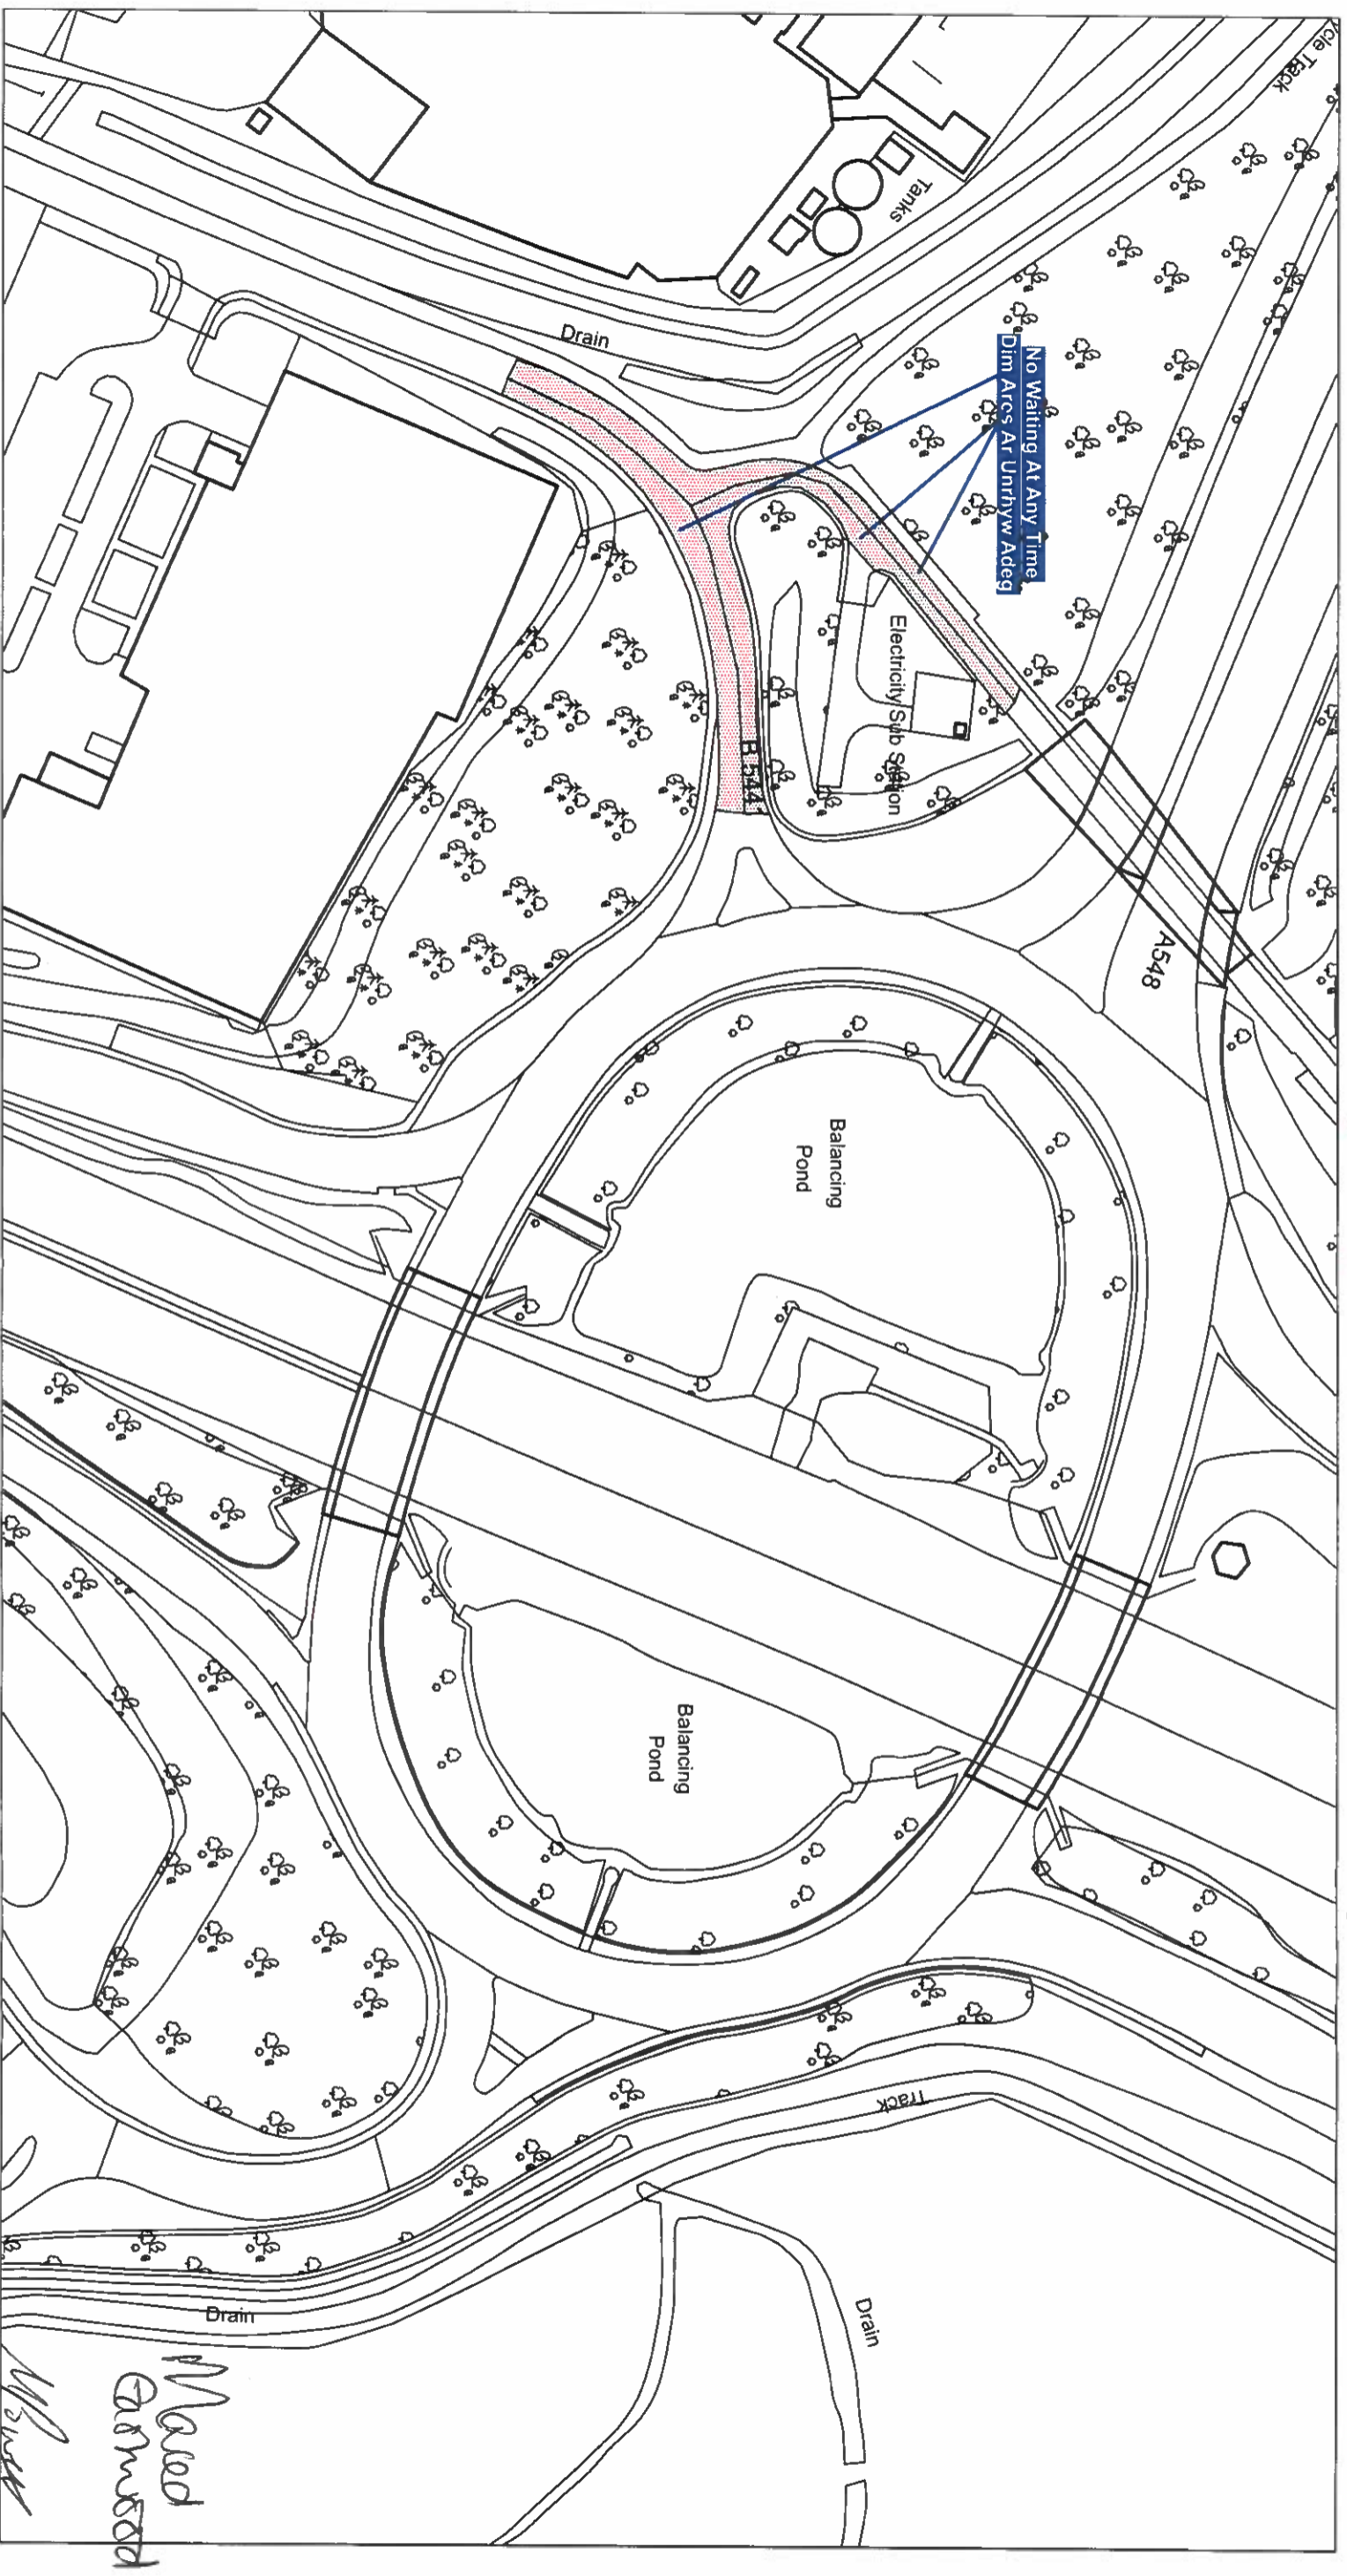

AREA CODE:BE67
COD ARDAL:BE67

Sheet Revision No: 1
Rhif Adolgiad Y Dhalen: 1
Sheet active from: 20 January 2023
Dalen yn weithredol o: 20 Ionawr 2023

Scale: 1:1250
Graddfa: 1:1250

This map is reproduced from Ordnance Survey material with the permission of Ordnance Survey on behalf of the Controller of Her Majesty's Stationary Office © Crown Copyright. Unauthorised reproduction infringes Crown Copyright and may lead to prosecution or civil proceedings. Licence No. 100023386

Athygnrychir y map hwn o ddeunydd yr Ordnance Survey gyda charlriad yr Ordnance Survey ar ran Rheolwr Lyffra Ei Mawrhydi @Hawffraint y Goron. Mae athygnrychir heb ganiatâd yn torri hawffraint y Goron a gall hyn arwain at eryriad neu achos sifil. Rhif trwydded 100023386