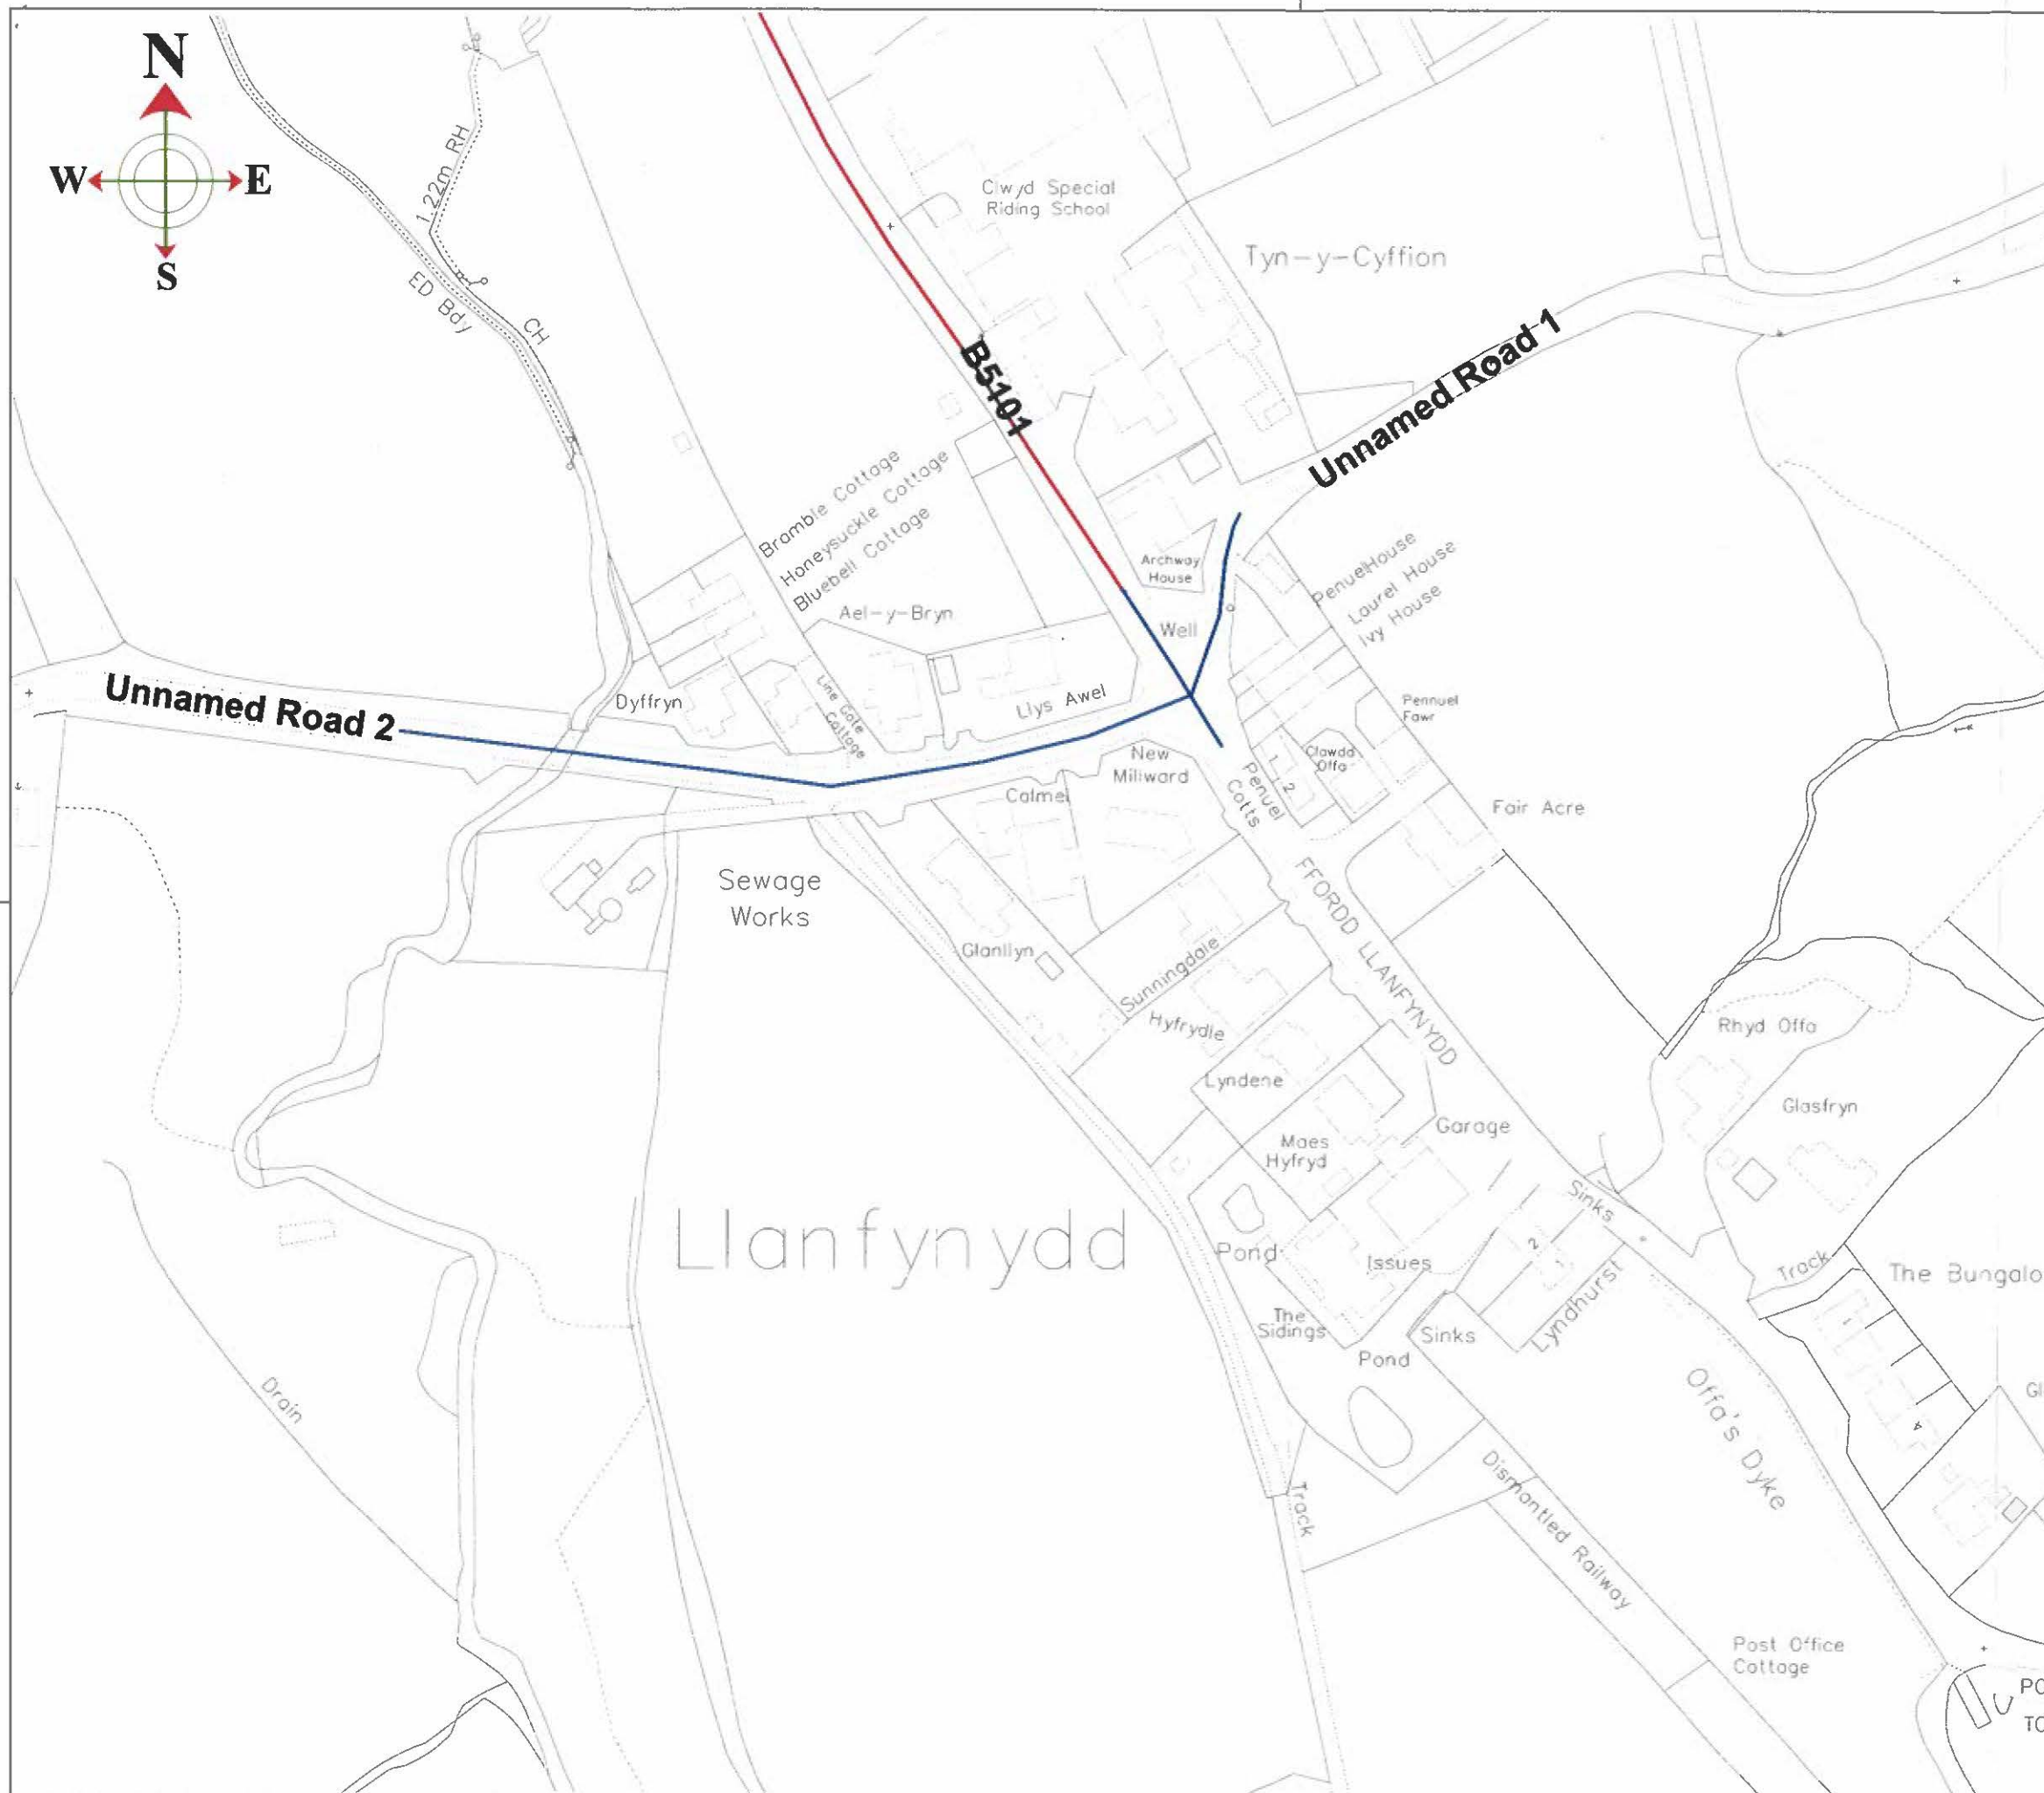

KEY

- Terfyn Cyflymder 20mya
- 20mph Speed limit
- Terfyn Cyflymder 30mya
- 30mph Speed limit

PH/Rev.	Revision Details	Rev. by	Chk by	Date

StreetScene

Terfyn Cyflymder 20/30mya
20/30 Speed Limit
B5101 Ffordd Llanfynydd, Unnamed Road 1
and Unnamed Road 2, Llanfynydd

Flintshire County Council - Environment Directorate - County Hall - Mold CH7 6NF		
Contact Name: Nick Williams	Telephone: 01352 704642	
Drawn by: Nick Williams	Fax No: 01352 70	
Checked by: Richard Flood	Date: Jan 2024	Sheet 1 of 1
Scales at A1: 1: NTS	Drawing No: HT/24/Llanfynydd/201	Phase/Rev: C1