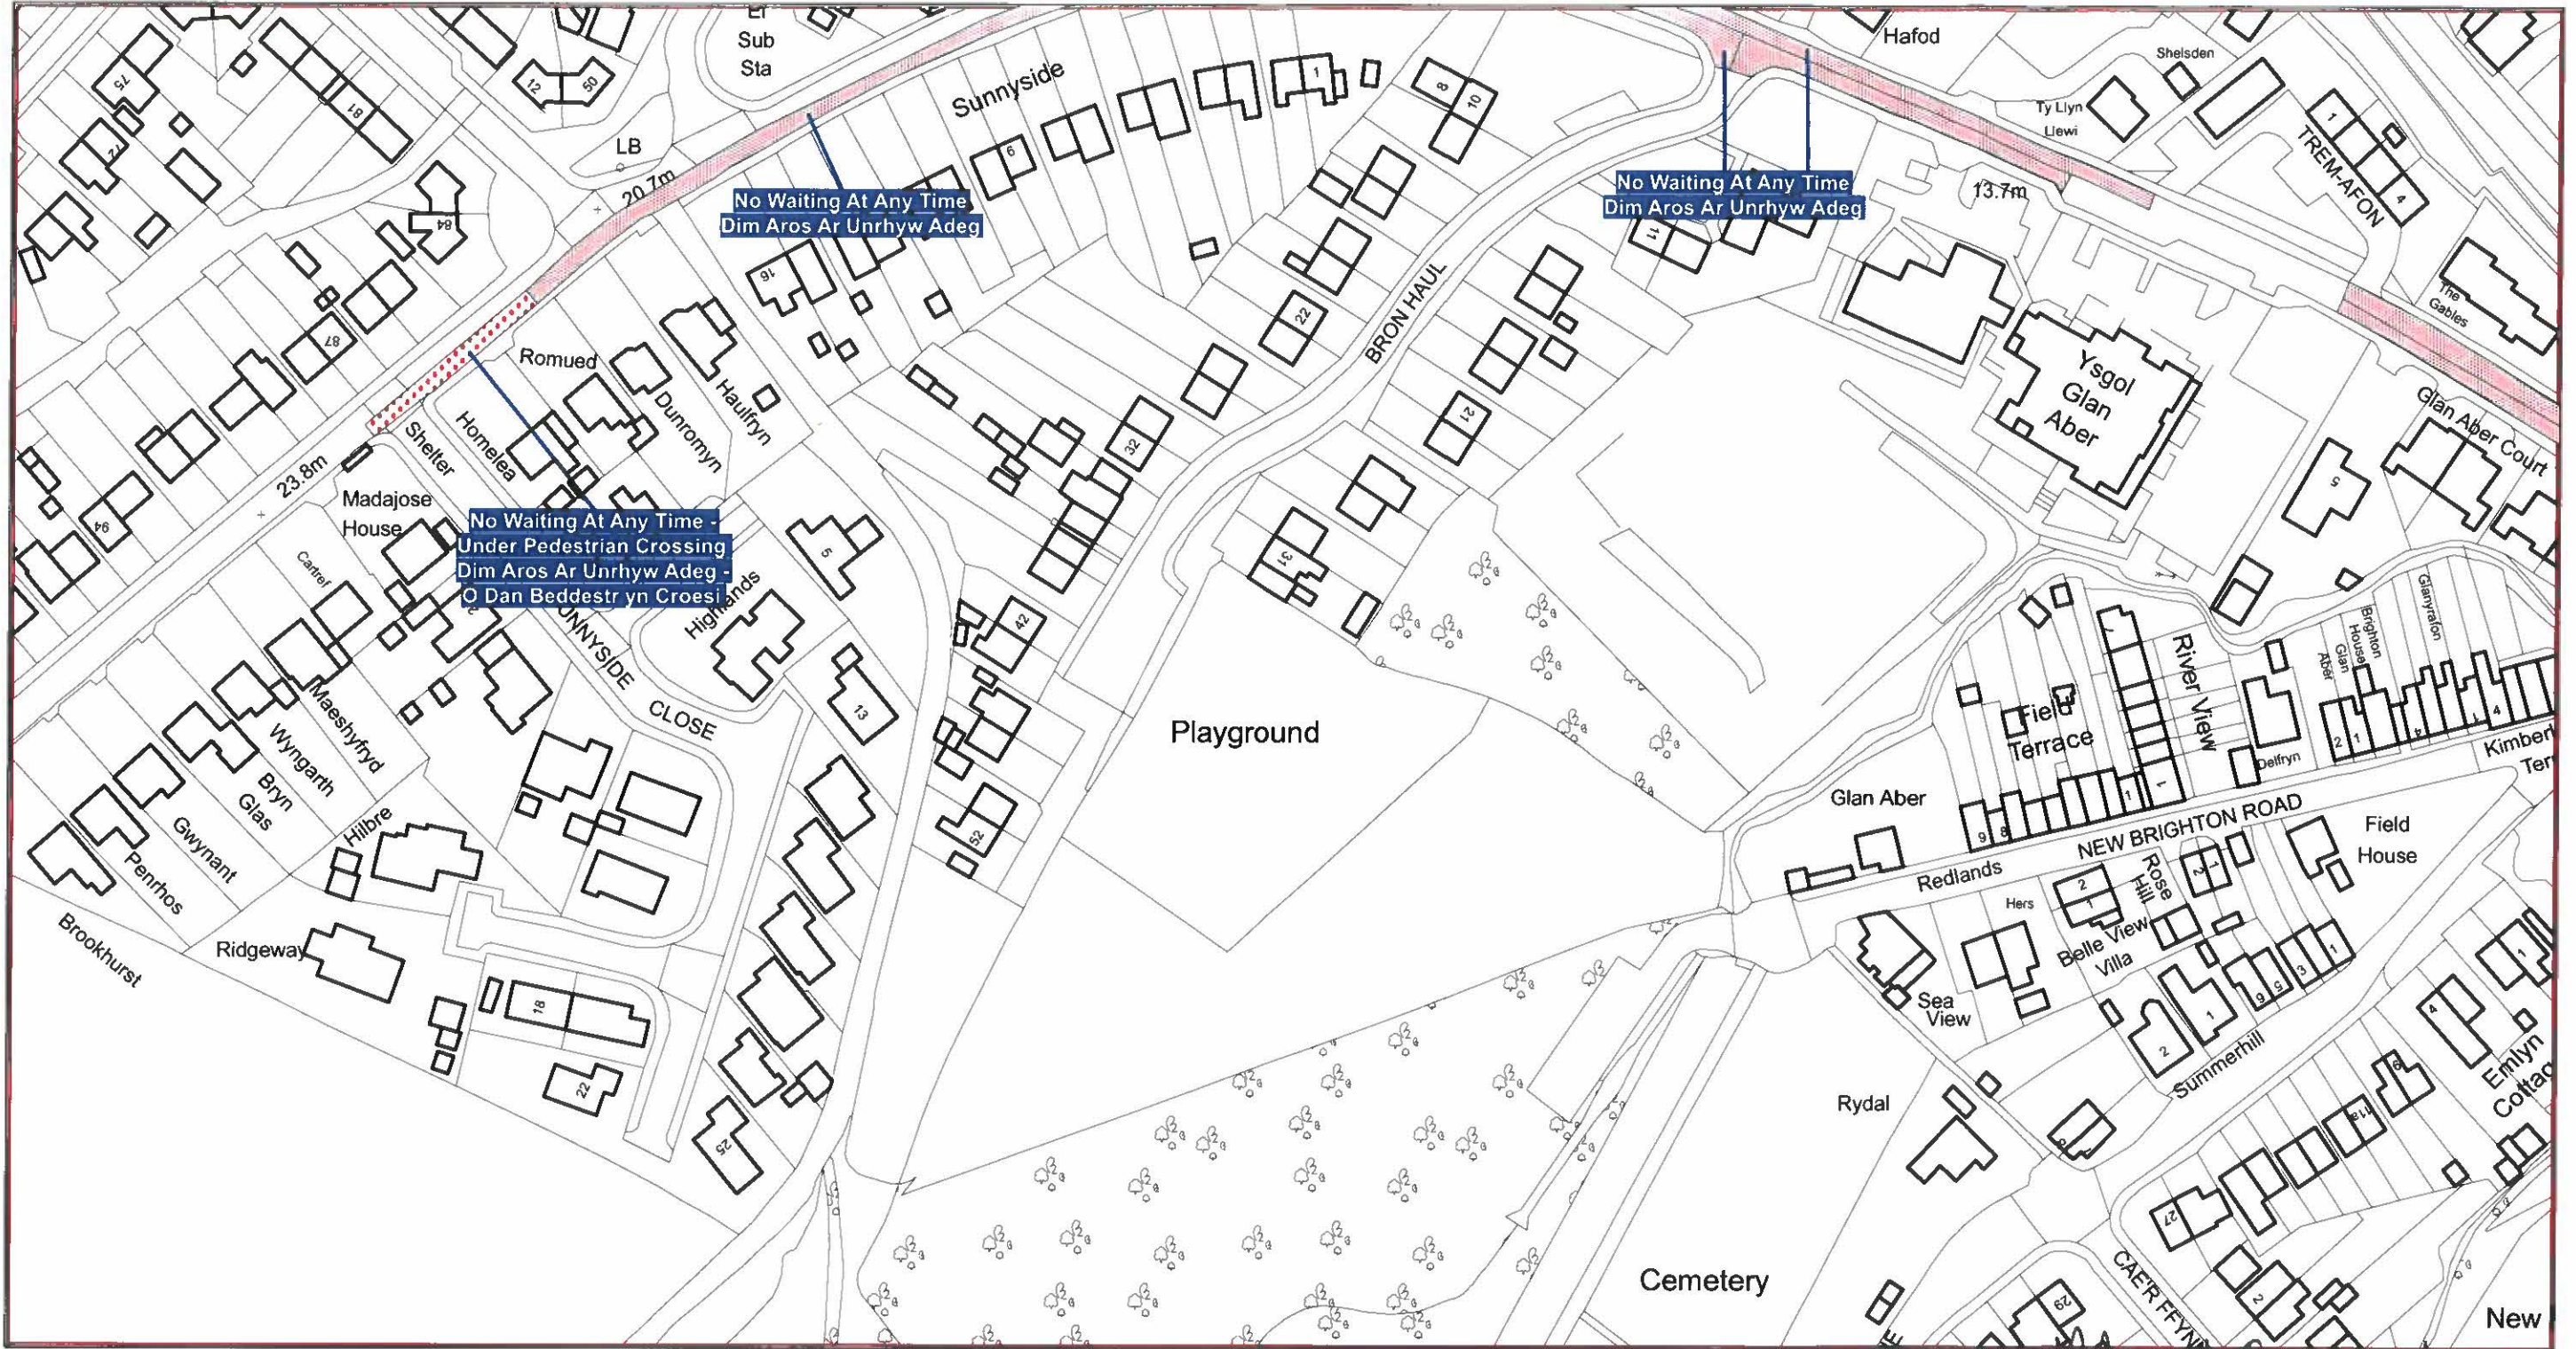

AREA CODE:AD45
COD ARDAL:AD45

Scale: 1:1250
Graddfa: 1:1250

This map is reproduced from Ordnance Survey material with the permission of Ordnance Survey on behalf of the Controller of Her Majesty's Stationary Office ©Crown Copyright. Unauthorised reproduction infringes Crown Copyright and may lead to prosecution or civil proceedings. Licence No. 100023386

Atgynhychir y map hwn o ddeunydd yr Ordnance Survey gyda chaniatad yr Ordnance Survey ar ran Rheolwr Llyfrfa Ei Mawrhydi ©Hawffraint y Goron. Mae atgynhychu heb ganiatad yn torri hawffraint y Goron a gall hyn arwain at erlyniad neu achos sifil. Rhif trwydded 100023386

The Flintshire County Council
(Prohibition and Restriction of Waiting and Loading and Parking Places)
(Civil Enforcement and Consolidation) (Amendment 55) Order 2023

Gorchymyn Cyngor Sir Y Fflint
(Gwahardd a Chyfyngu Aros a Llwytho a Mannau Parcio)
(Gorfodi Sifil a Chydygferthu) (Gwelliant 55) 2023

Maria Eastwood
Flintshire County Council
Environment Directorate
County Hall
Mold
CH7 6NF
Cyngor Sir Y Fflint
Cyfarwyddiaeth yr Amgylchedd
Neuadd Y Sir
Yr Wyddgrug
CH7 6NF