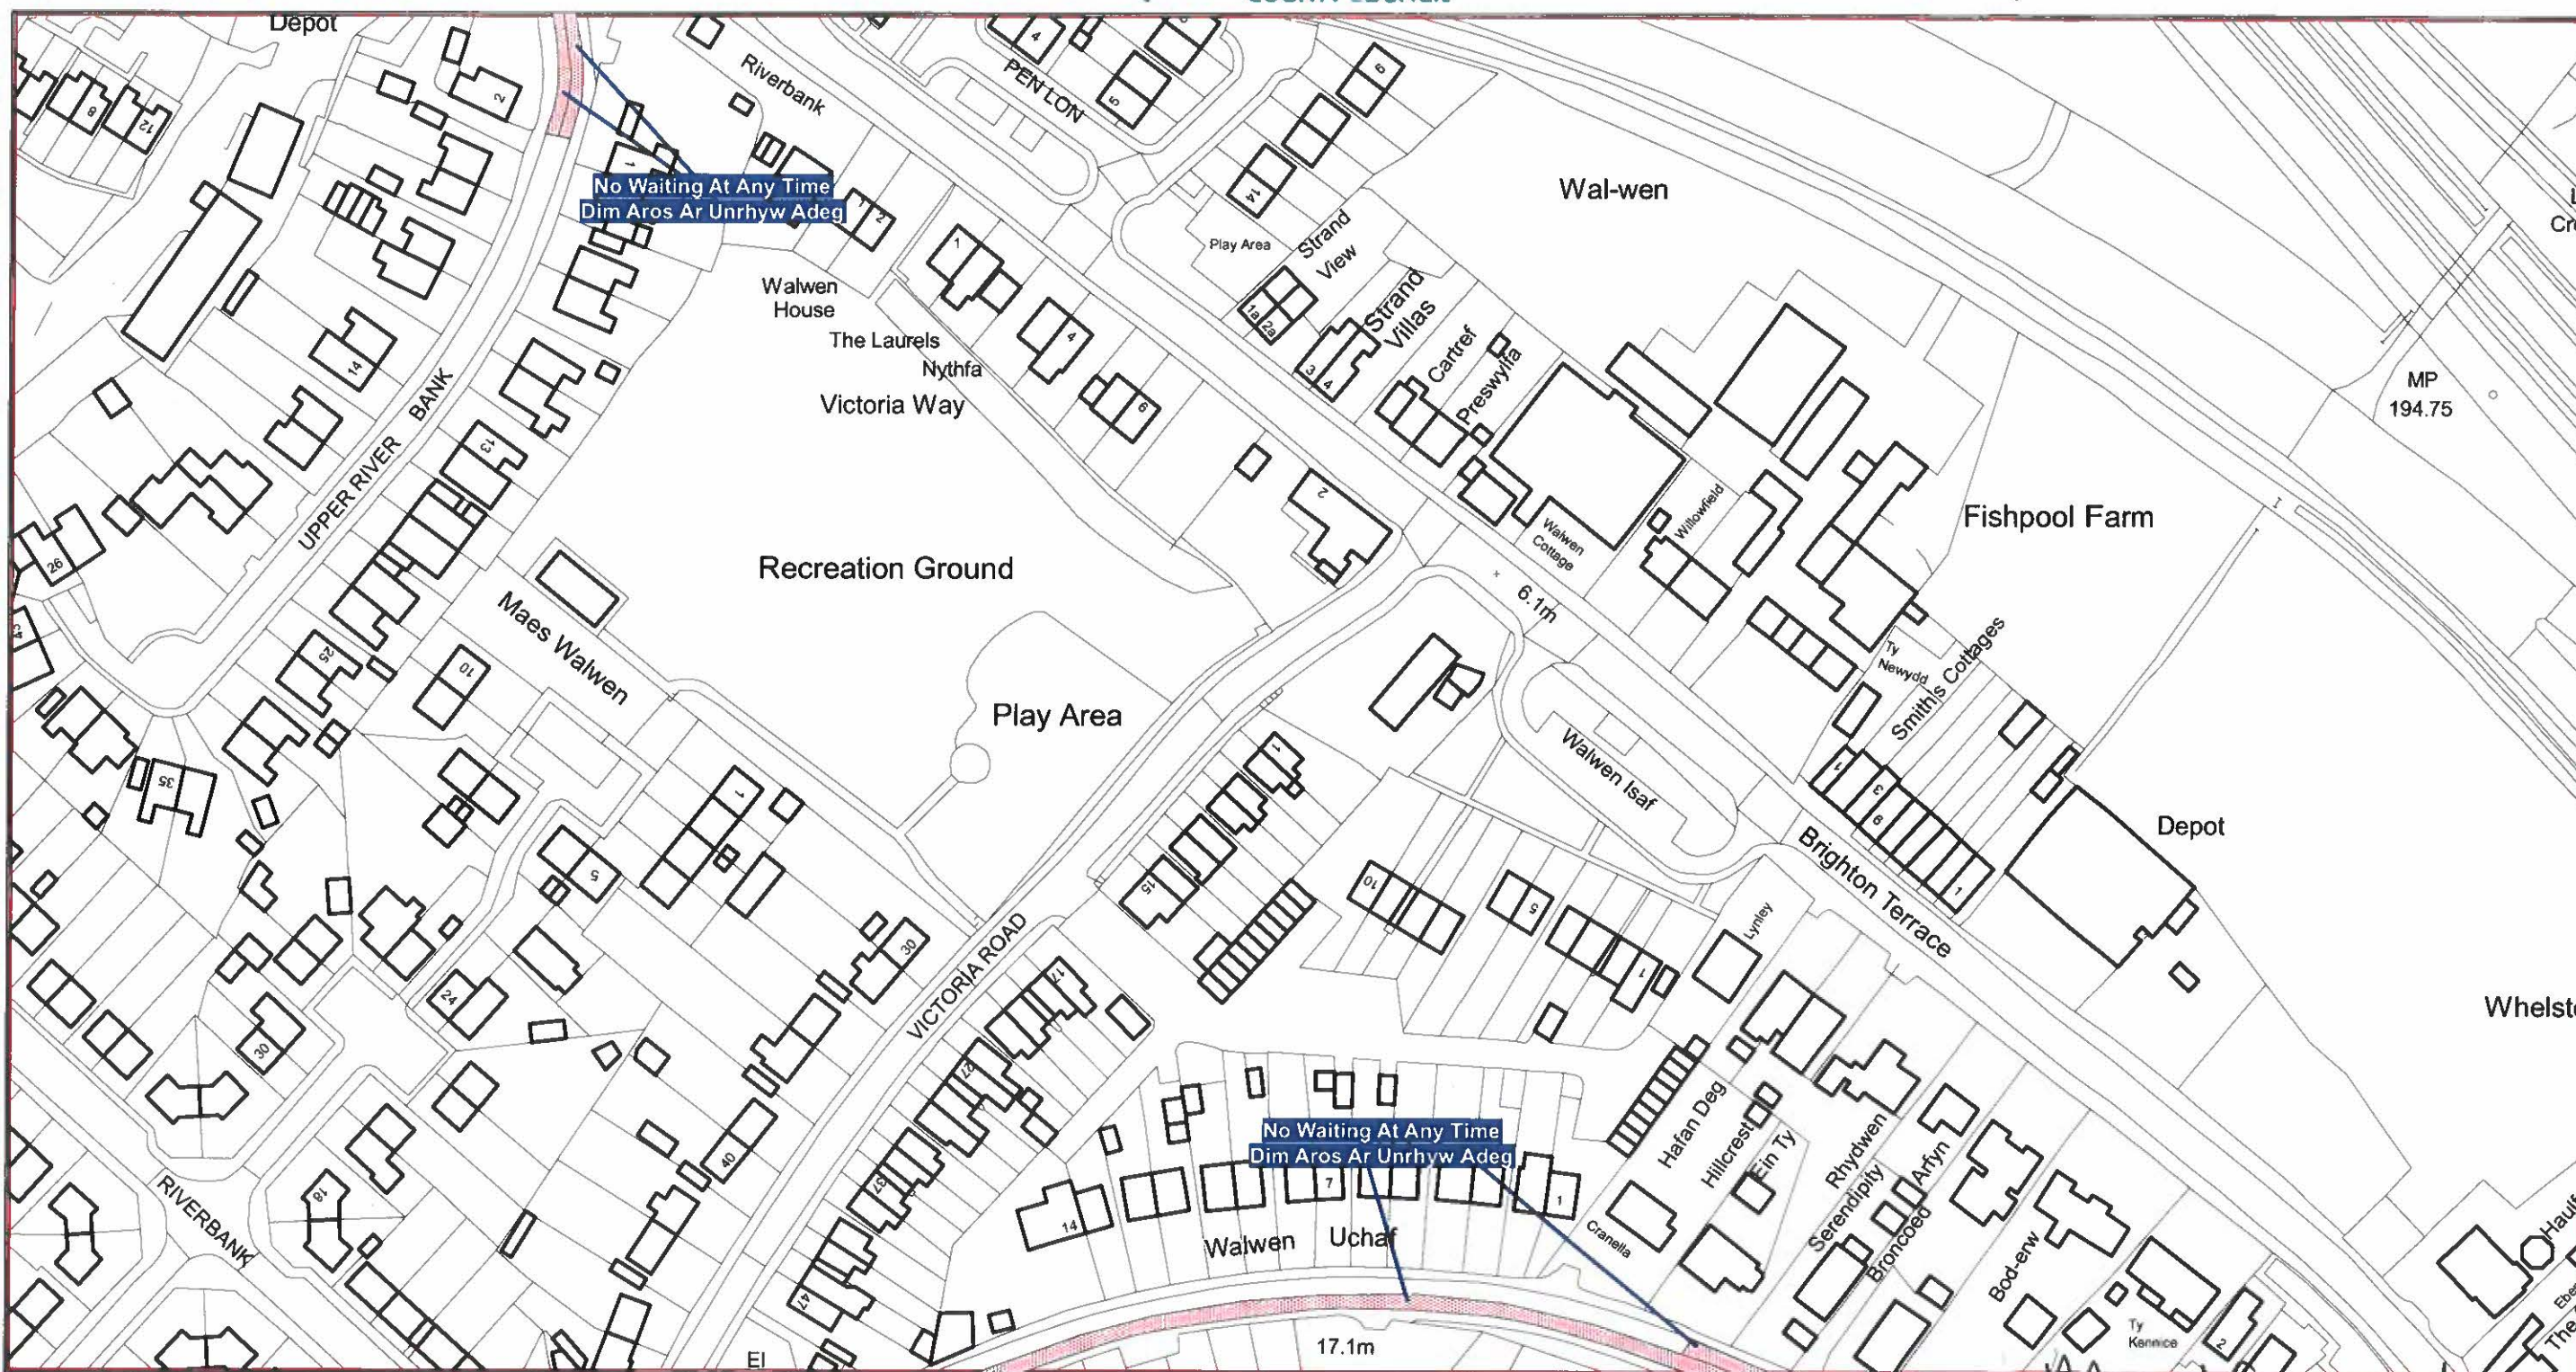

AREA CODE:AD44
COD ARDAL:AD44

Scale: 1:1250
Graddfa: 1:1250

This map is reproduced from Ordnance Survey material with the permission of Ordnance Survey on behalf of the Controller of Her Majesty's Stationary Office ©Crown Copyright. Unauthorised reproduction infringes Crown Copyright and may lead to prosecution or civil proceedings. Licence No. 100023386

Atgynhychir y map hwn o ddeunydd yr Ordnance Survey gyda chaniatad yr Ordnance Survey ar ran Rheolwr Llyfrfa Ei Mawrhydi ©Hawfrait y Goron. Mae atgynhychu heb ganiatad yn torri hawfrait y Goron a gall hyn arwain at erlyniad neu achos sifil. Rhif trwydded 100023386