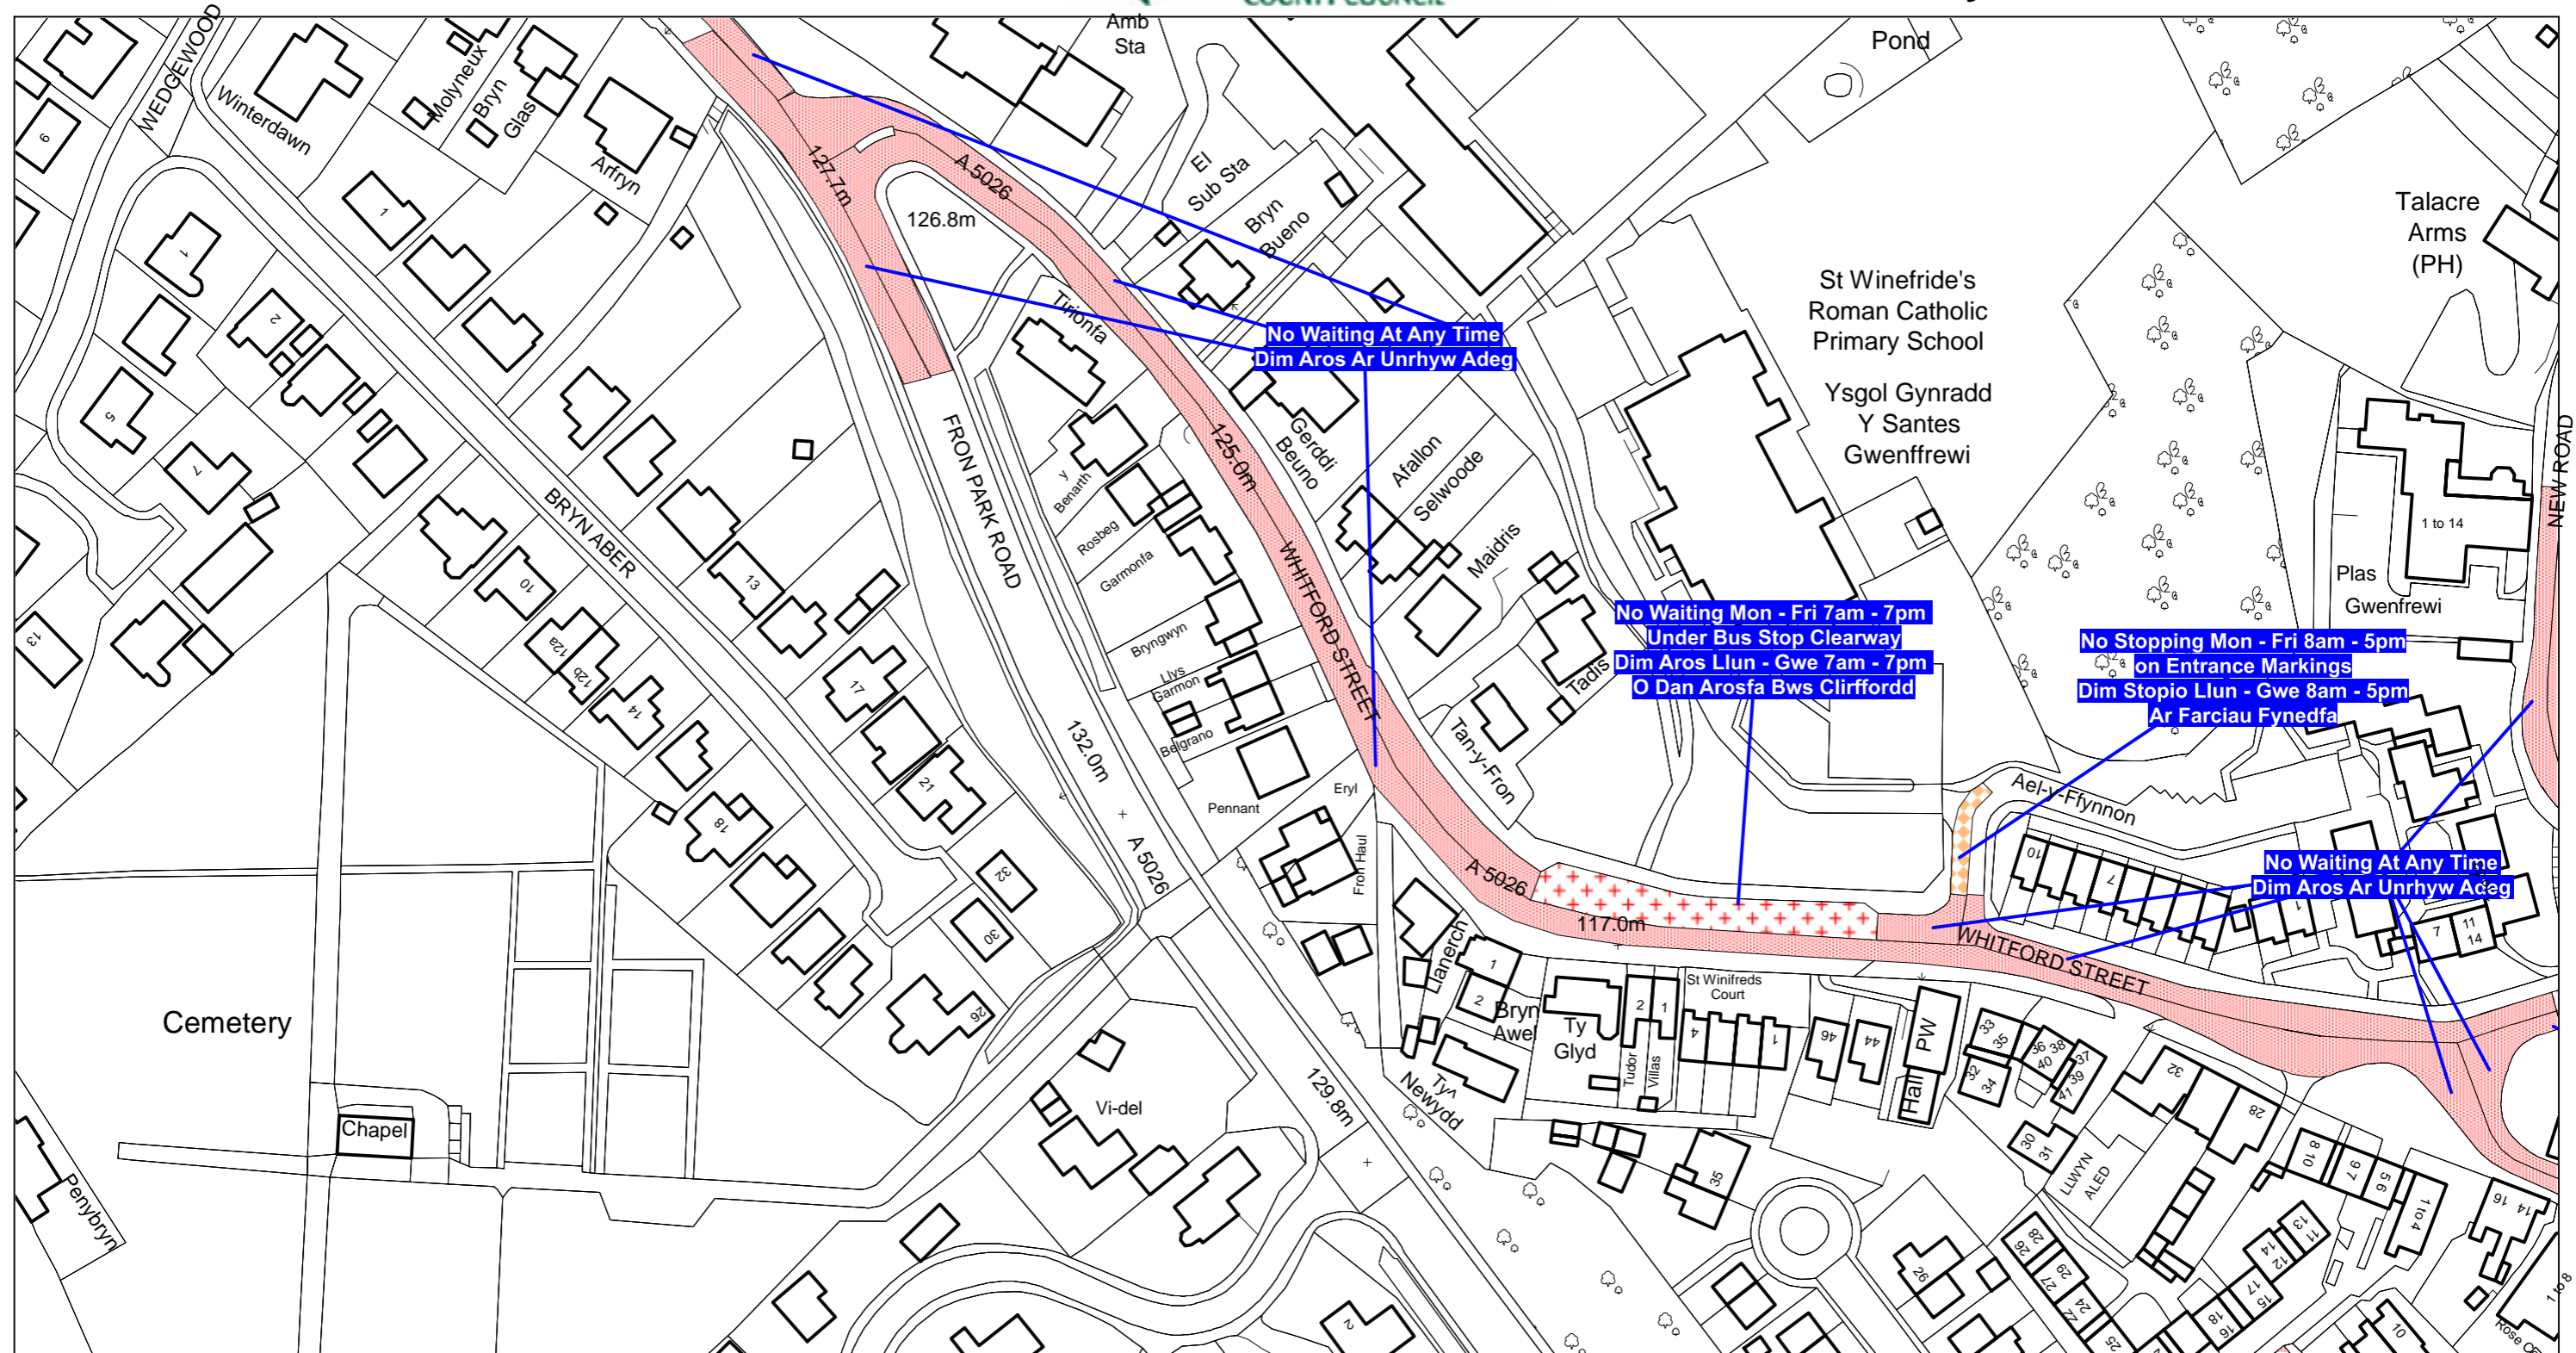

AREA CODE: Y46
COD ARDAL: Y46

Scale: 1:1250

Graddfa: 1:1250

This map is reproduced from Ordnance Survey material with the permission of Ordnance Survey on behalf of the Controller of Her Majesty's Stationary Office ©Crown Copyright. Unauthorised reproduction infringes Crown Copyright and may lead to prosecution or civil proceedings. Licence No. 100023386

Atgynhychir y map hwn o ddeunydd yr Ordnance Survey gyda chaniatad yr Ordnance Survey ar ran Rheolwr Llyfrfa Ei Mawrhydi ©Hawlfraint y Goron. Mae atgynhychu heb ganiatad yn torri hawlfraint y Goron a gall hyn arwain at erlyniad neu achos sifil. Rhif trwydded 100023386